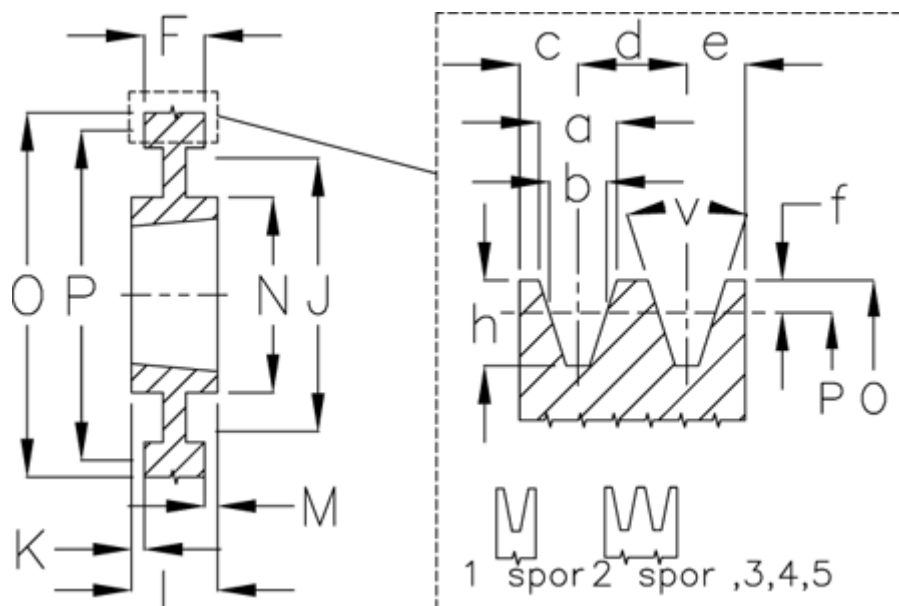

Article number: 604111025001

Description: V-belt pulley SPB 250/1 TL2012

Measures

a	= 16.3	F	= 25	Number of ribs	= 1
b	= 14.0	For bush	= 2012	O	= 257.0
Bush ζ max	= 50	h	= 17.5	P	= 250
c	= 12.5	J	= 207	Type	= SPB
d	= 19.0	K	= 3,5	v	= 38 grader
e	= 12.5	L	= 32		
E	= 20	m	= 3.5		
f	= 3.5	N	= 104		